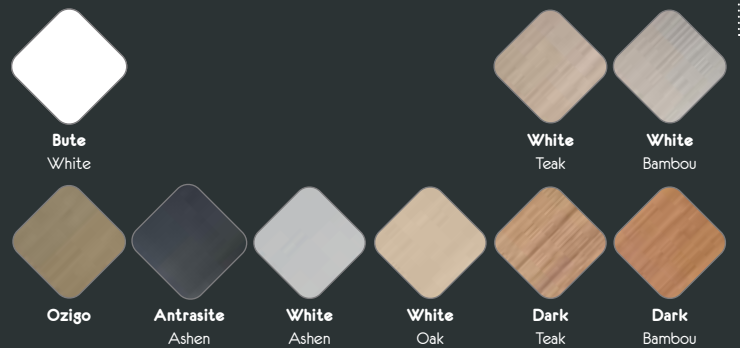

PVC Color Options

LACQUER Color Options

KPA 416 ANTRASITE-WHITE

SARMAL

KPA 416

The door to showcase today's innovative look.

KPA 416-BC

Product Properties