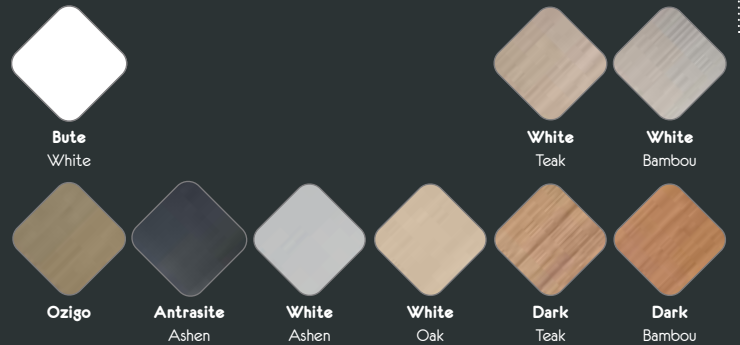

PVC Color Options