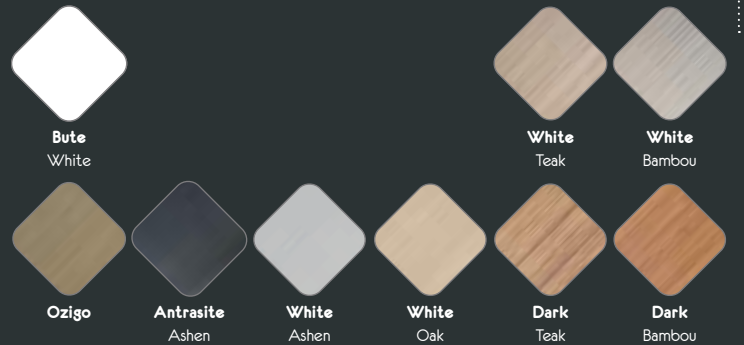

Special Production

Easy Assembling

Scratch Resistant Surface

* (Op.) It is an abbreviation of optional...
* (LM.) It is an abbreviation of laminated...
* (LK.) It is an abbreviation of lacquer...

PVC Color Options

LACQUER Color Options

KPA 212 STAR OAK - OPAQUE WHITE

REZAN

KPA 212

With its smooth surface and high quality comes to life in your doors.

KPA 212-AC

Silent lock

Ergonomic