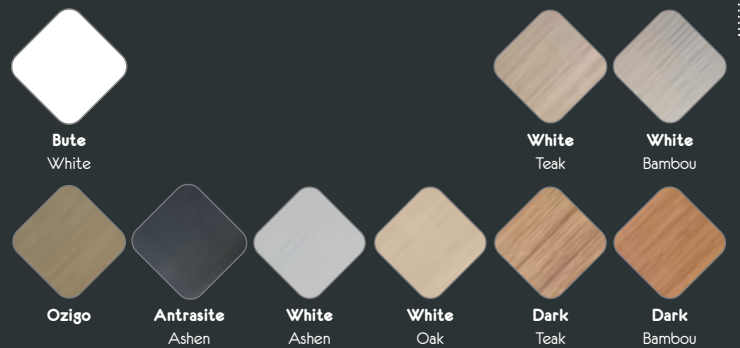

PVC Color Options

LACQUER Color Options

KPA 433 SOFT ANTRASITE - SOFT WHITE

PRIZMA

KPA 433

The door to your dreams with its modern lines.

KPA 433-BC

Silent lock