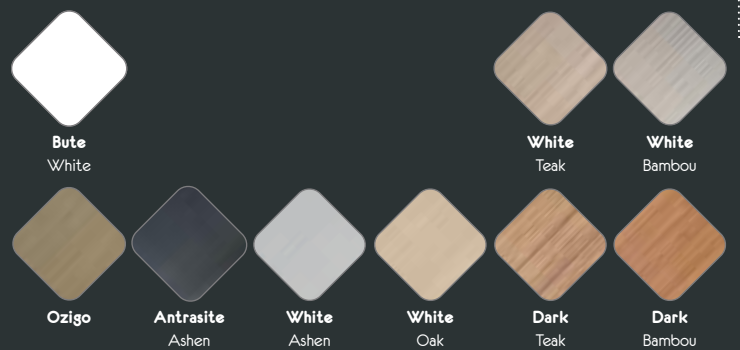

PVC Color Options

LACQUER Color Options

KPA 308 STAR OAK - WHITE

NISAR

KPA 308

Provides maximum comfort and style in all areas.

KPA 308-AC

Product Properties

* (Op.) It is an abbreviation of optional...
* (LM.) It is an abbreviation of laminated...
* (LK.) It is an abbreviation of lacquer...

PVC Color Options

LACQUER color options

KPA 435 KASHMIR

KPA 435-BC

PERI