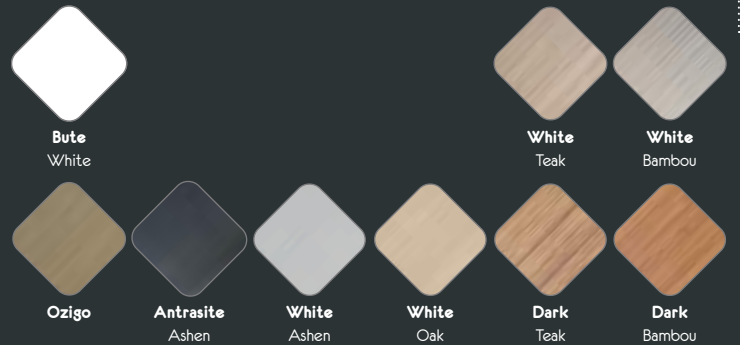

KPA 413-BC

PVC Color Options

LACQUER Color Options

KPA 414 WHITE

KPA 414-BC

ZUMRUT

KPA 414

Design that adds elegance to your home with a gem effect.